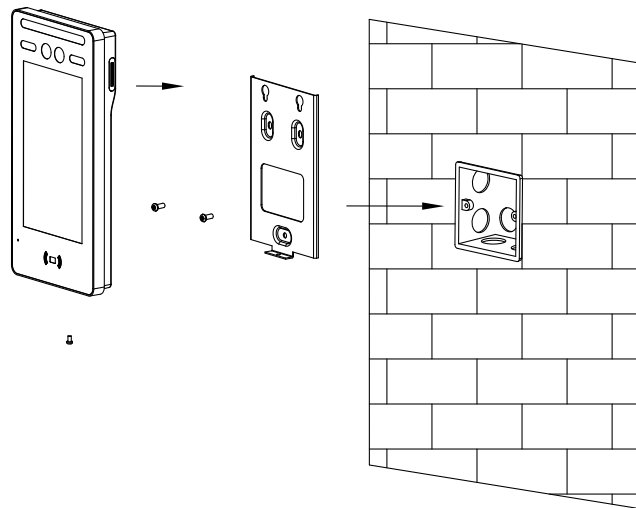

Key Feature

- Concise and stylish appearance
- 7-inch capacitive touch screen, 1024 × 600
- Tempered glass panel, made of aluminum alloy
- Dual 2MP HD cameras with IR support
- Wide dynamic algorithm is applied to improve the image processing effect in backlight and backlight environment
- Supports configuration via Web remotely

Specification

System parameters

Operation system	Embedded Linux system
Flash	8 GB
RAM	1 GB

Display parameters

Size	7-inch
Operation Method	Capacitive Touch
Resolution	1024 × 600

Video parameters

Video Encoding	H.264
Video Pixels	VGA, 720P
Camera	Dual Camera 2.0 million pixels
Angle of View	98°(H) / 52°(V)
Light Compensation	White light

Audio parameters

Audio Encoding	G.711
Speaker	Built-in loudspeaker
Microphone	-56±2dB

Capacity

Card Capacity	50K
Number of Contacts	2K
Face Capacity	20K

Network parameters

Wifi	Not Support
Protocol	TCP/IP, UDP, HTTP, DNS, RTP

Device interfaces

Net Port	RJ45
RS485	1
Relay Output	1
Fire Detect Port	1
12V Out Port	Reserved
Lock Release Port	1
Door Status Port	1

General

Installation	Wall mounting
Color	Black
Dimensions	120×246×29mm
Working Temperature	-30°C ~ +60°C
Storage Temperature	-40°C ~ +70°C
IP/IK Level	IP65 / IK07
Power	12~24V DC
Weight	Without package: 810 g
Standby Power Consumption	3.5W
Max Power Consumption	7.5W

Ordering Information

model	description
EH-OS-M28-ENL01	M28 Outdoor Station (Black)

Installation

- Fix the wall mounting plate on the junction box using screws.
- Fit the device onto the wall mounting plate after wiring is completed.
- Device installation completed

Application

- Villas
- Apartment complexes